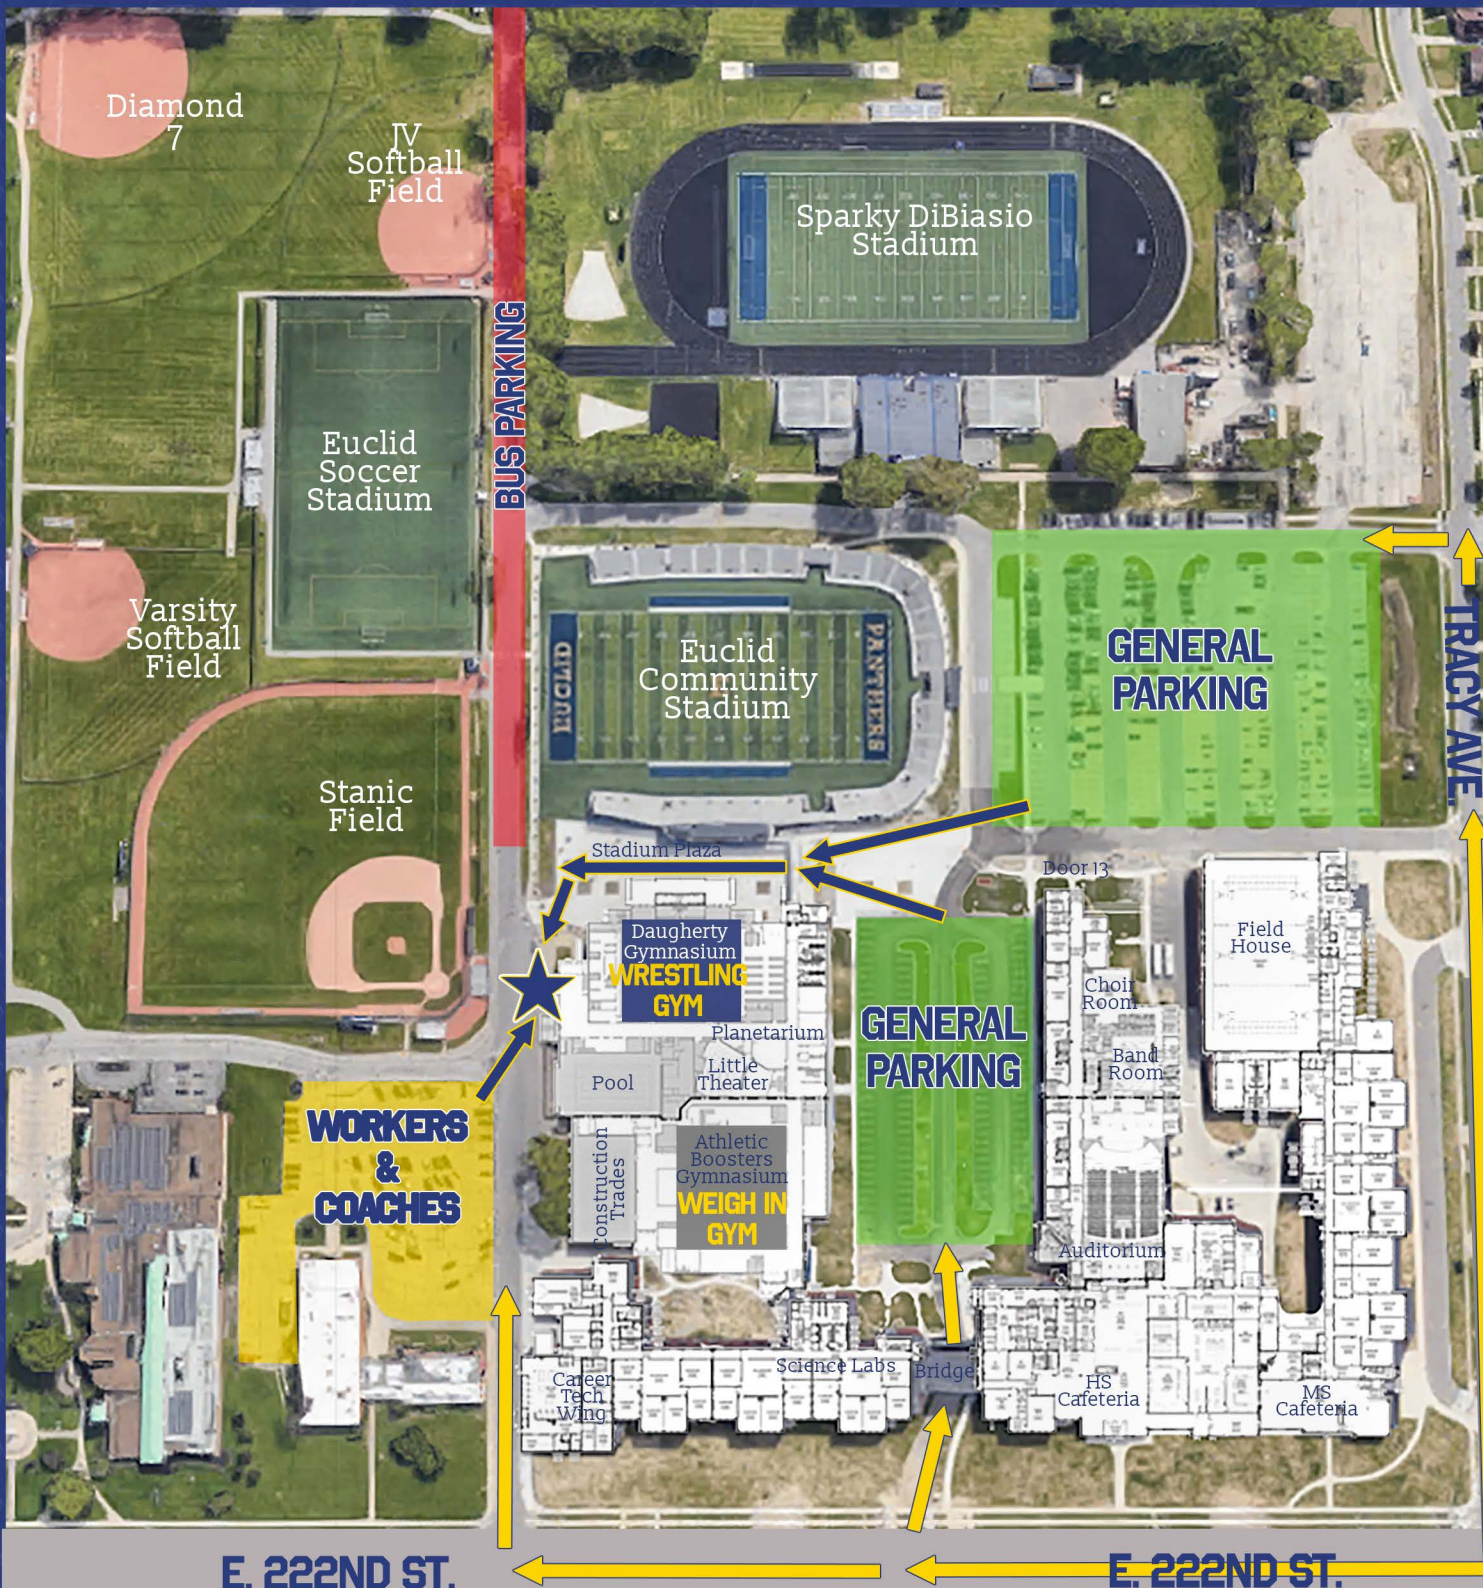

SECTIONAL

FEB. 25, 2023

DIVISION 1

WRESTLING

HOSTED BY

EUCLID HIGH SCHOOL

711 E. 222ND ST.

EUCLID, OH 44123

WORKERS & COACHES
WILL PARK IN THE
FORDYCE ADMINISTRATION
BUILDING PARKING LOT

BUSES WILL DROP ATHLETES AT
ATHLETIC ENTRANCE
AND PARK IN RED MARKED AREA

ALL OTHERS TO PARK IN
GREEN PARKING LOTS

EVERYONE WILL ENTER AT
ATHLETIC ENTRANCE

WEIGH-INS START AT
8:00 AM

WRESTLING STARTS AT
10:00 AM

Euclid Schools Campus Parking

1 - EUCLID COMMUNITY STADIUM

5 - STANIC BASEBALL STADIUM

2 - SPARKY DIBIASIO STADIUM

6 - VARSITY SOFTBALL FIELD

3 - EUCLID SOCCER STADIUM

7 - COMMUNITY SOFTBALL FIELD

4 - JV SOFTBALL FIELD

8 - TENNIS COURTS

 = PARKING  = ATHLETIC ENTRANCE (DOOR 5)  = PASS GATE